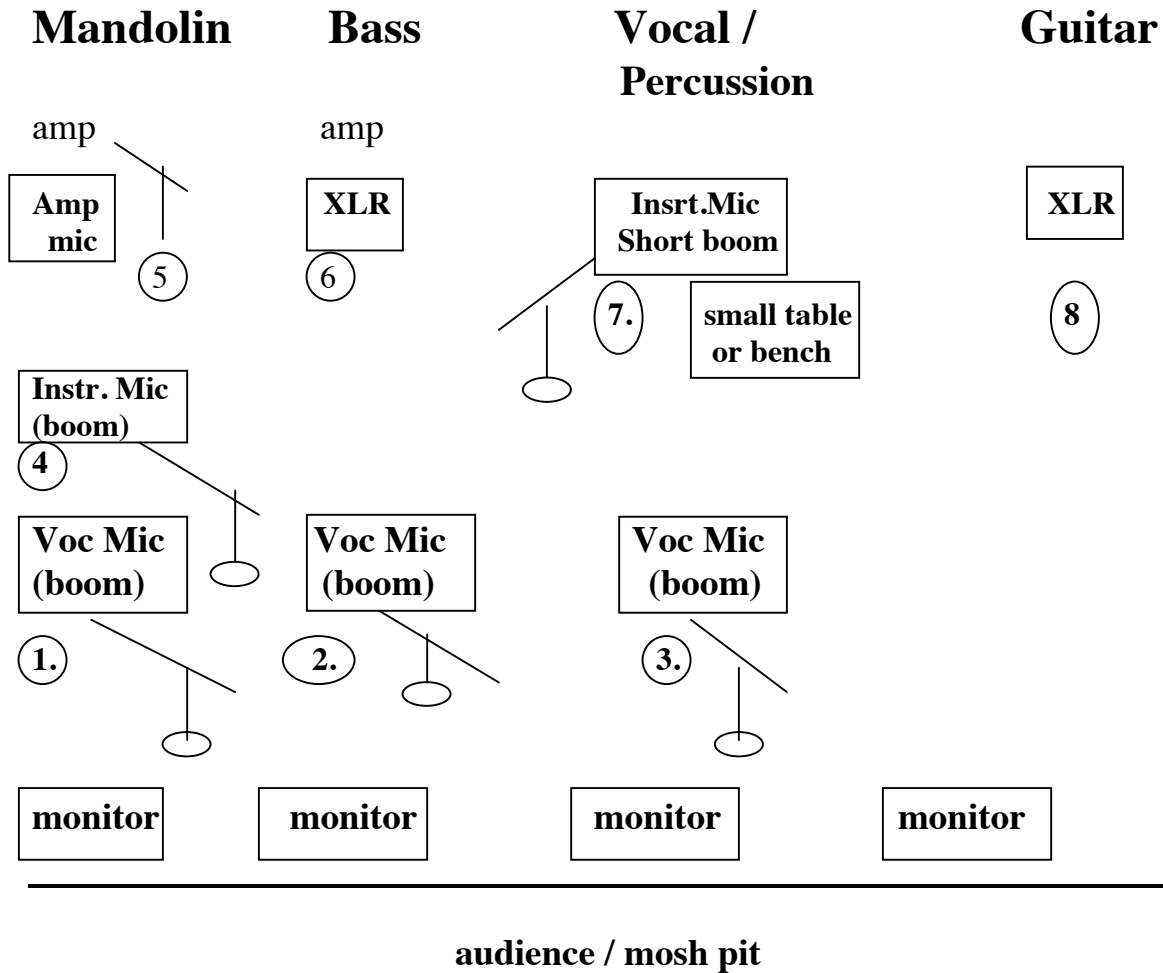

Stage setup and specifications for
Harmonious Wail

Input List

- 1 – 3 Vocals across the front
- 4 Mandolin Mic
- 5 Mandolin amp mic
- 6 Bass amp
- 7 Percussion Mic
- 8 Guitar amp

In Summary;
 3 Vocal Mics
 2 Instrument Mics
 2 XLRs

One Monitor wedge per player is preferable

If possible, 4 separate monitor mixes – we can live with one
Please supply adequate electrical outlets for two amps

Sims Delaney-Potthoff 608-658-6988 sims@wail.com